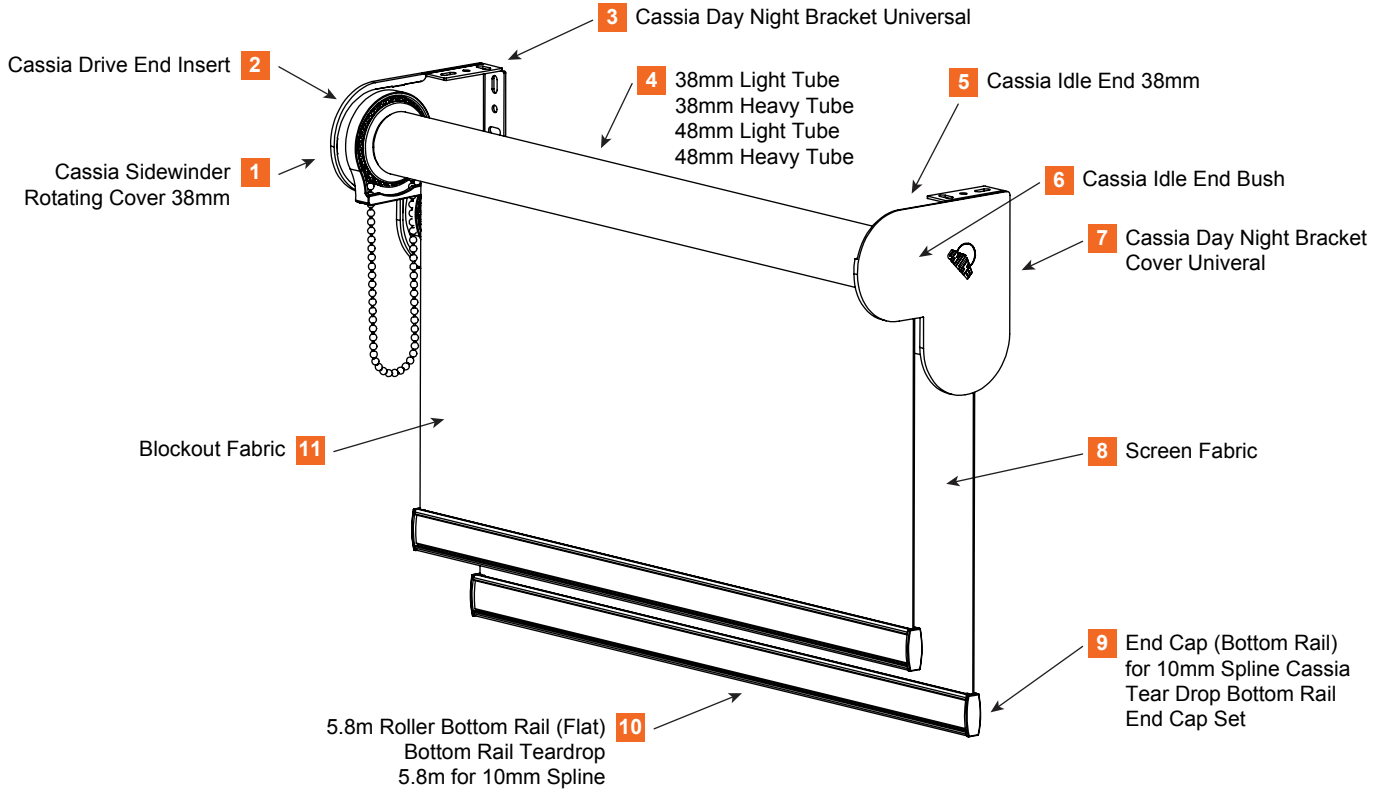

BILL OF MATERIALS FOR CASSIA DAY/NIGHT BLIND.

BOM NUMBER	PART NAMES	BOM NUMBER	PART NAMES
1	Cassia Sidewinder Rotating Cover 38mm	6	Cassia Idle End Bush
2	Cassia Drive End Insert	7	Cassia Day Night Bracket Cover Universal
3	Cassia Day Night Bracket Universal	8	Screen Fabric
4	38mm Light Tube, 38mm Heavy Tube 48mm Light Tube, 48mm Heavy Tube	9	End Cap (Bottom Rail) for 10mm Spline Cassia Tear Drop Bottom Rail End Cap Set
5	Cassia Idle End 38mm	10	5.8m Roller Bottom Rail (Flat) Bottom Rail Teardrop 5.8m for 10mm Spline
		11	Blockout Fabric