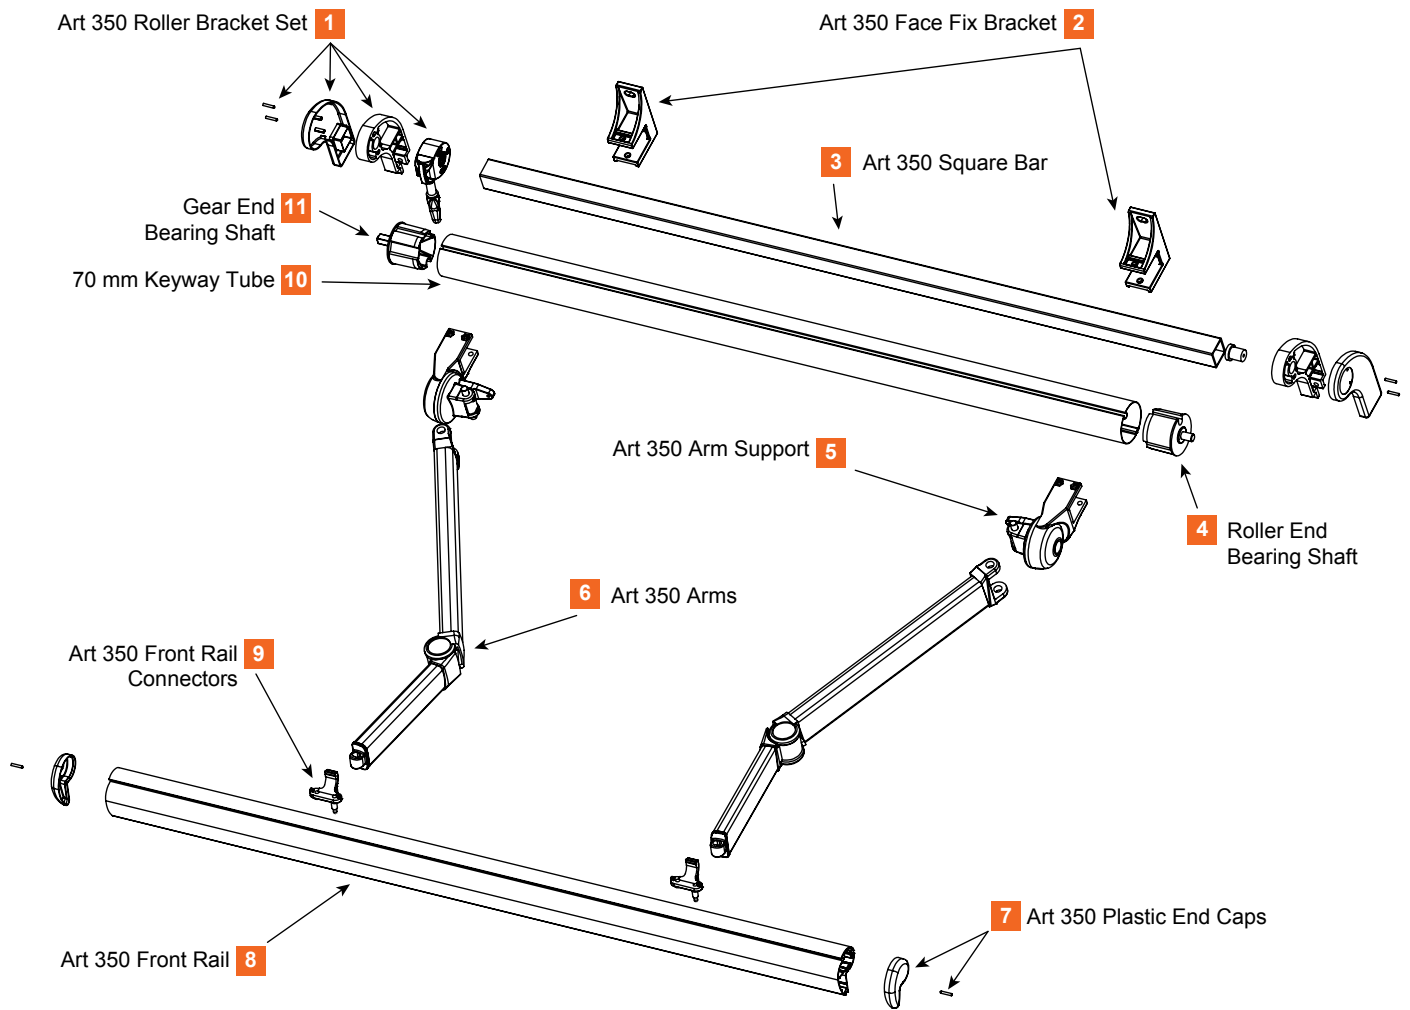

# BILL OF MATERIALS FOR LLAZA ART350 FOLDING ARM AWNING.

BOM NUMBER	PART NAMES	BOM NUMBER	PART NAMES
1	Art 350 Roller Bracket set	6	Art 350 Arms
2	Art 350 Face Fix Bracket	7	Art 350 Arms
3	Art 350 Square Bar	8	Art 350 Plastic End Caps
4	Roller End Bearing Shaft	9	Art 350 Front Rail Connectors
5	Art 350 Arm Support	10	70mm Keyway Tube
		11	Gear End Shaft Bearing