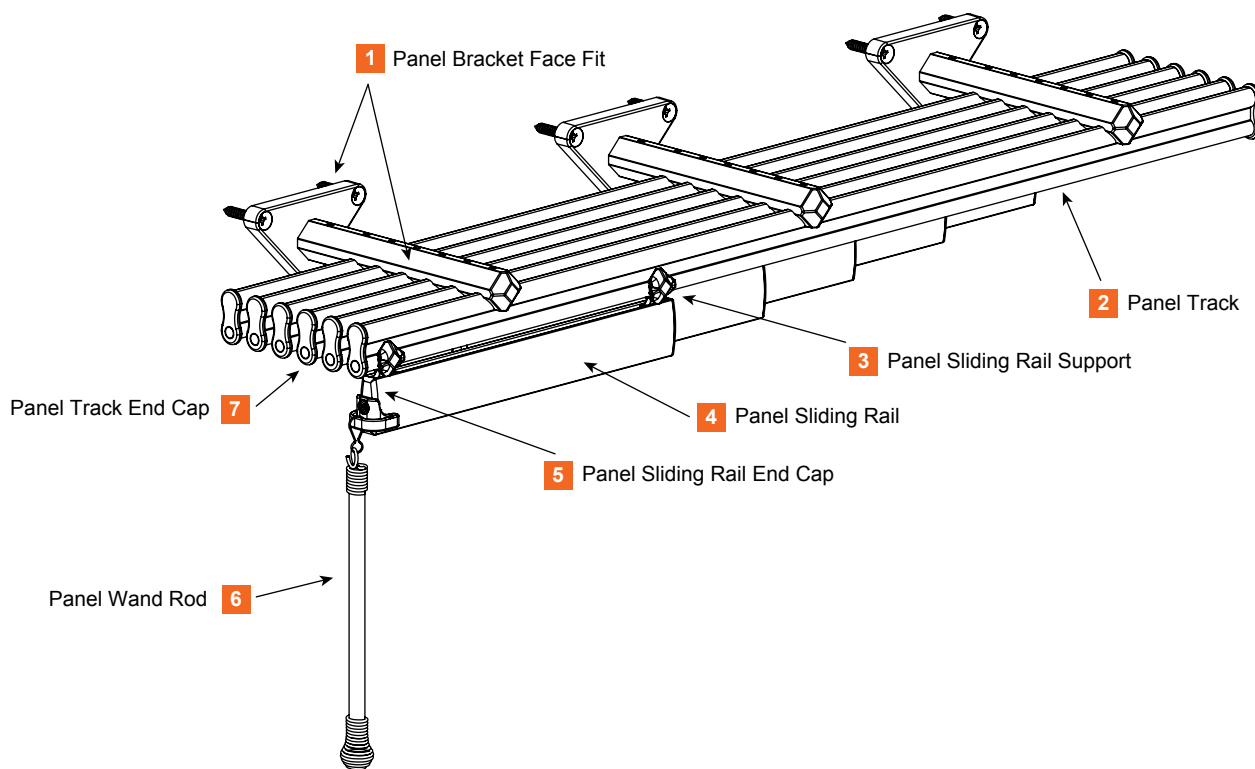

BILL OF MATERIALS FOR GLISSADE PANEL GLIDE BLIND.

BOM NUMBER	PART NAMES	BOM NUMBER	PART NAMES
1	Panel Bracket Face Fit	4	Panel Sliding Rail
2	Panel Track	5	Panel Sliding Rail End Cap
3	Panel Sliding Rail Support	6	Panel Wand Rod
		7	Panel Track End Cap