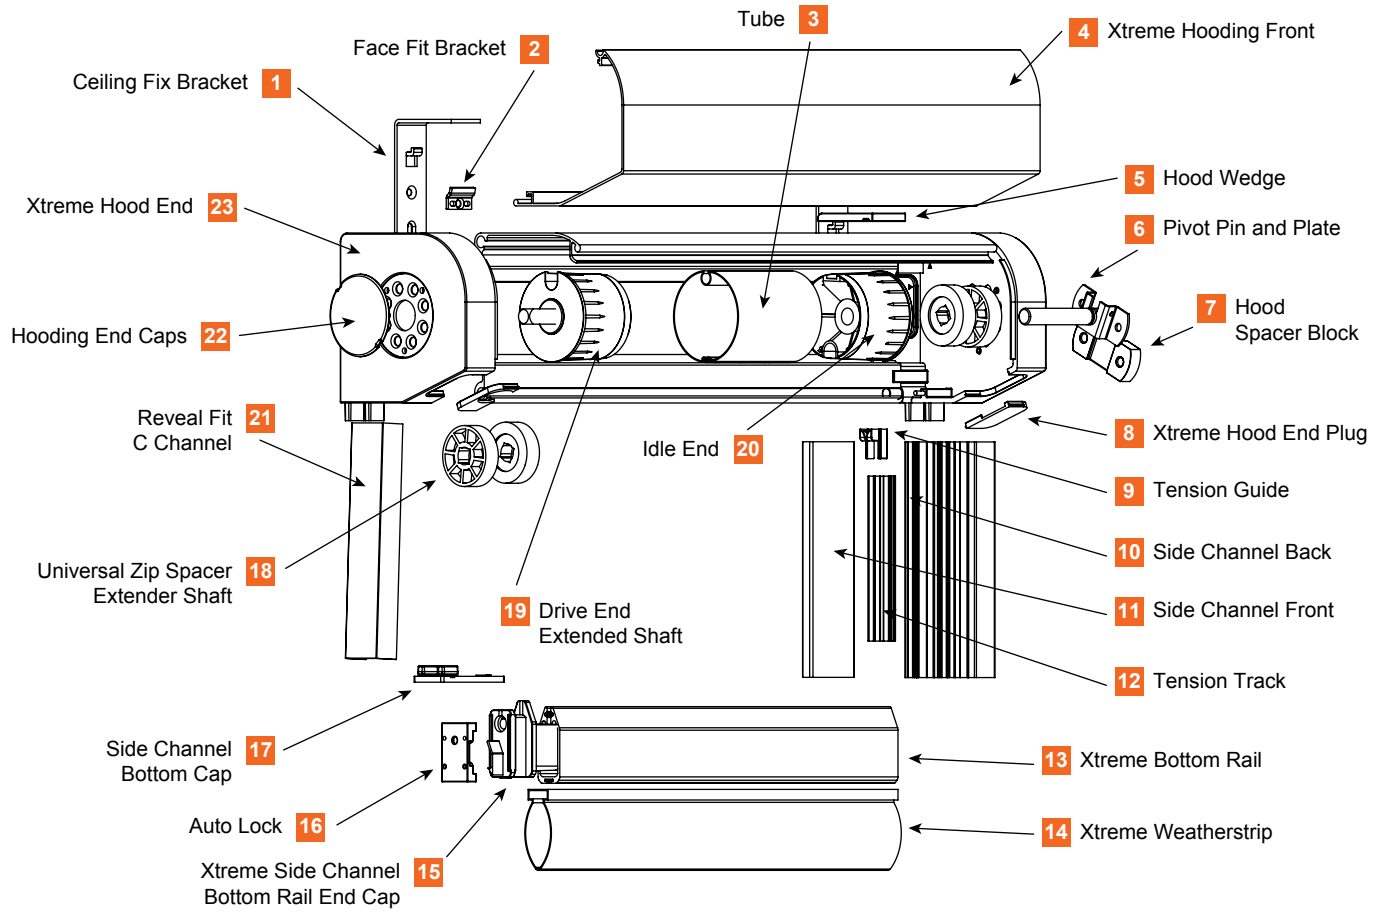

# BILL OF MATERIALS FOR PROTÉGER CHANNEL GUIDE.

BOM NUMBER	PART NAMES	BOM NUMBER	PART NAMES
1	Ceiling Fix Bracket	12	Tension Track
2	Face Fit Bracket	13	Xtreme Bottom Rail
3	Tube	14	Xtreme Weatherstrip
4	Xtreme Hooding Front	15	Xtreme Side Channel Bottom Rail End Cap
5	Hood Wedge	16	Auto Lock
6	Pivot Pin and Plate	17	Side Channel Bottom Cap
7	Hood Spacer Block	18	Universal Zip Spacer Extender Shaft
8	Xtreme Hood End Plug	19	Drive End Extended Shaft
9	Tension Guide	20	Idle End
10	Side Channel Back	21	Reveal Fit C Channel
11	Side Channel Front	22	Hooding End Caps
		23	Xtreme Hood End