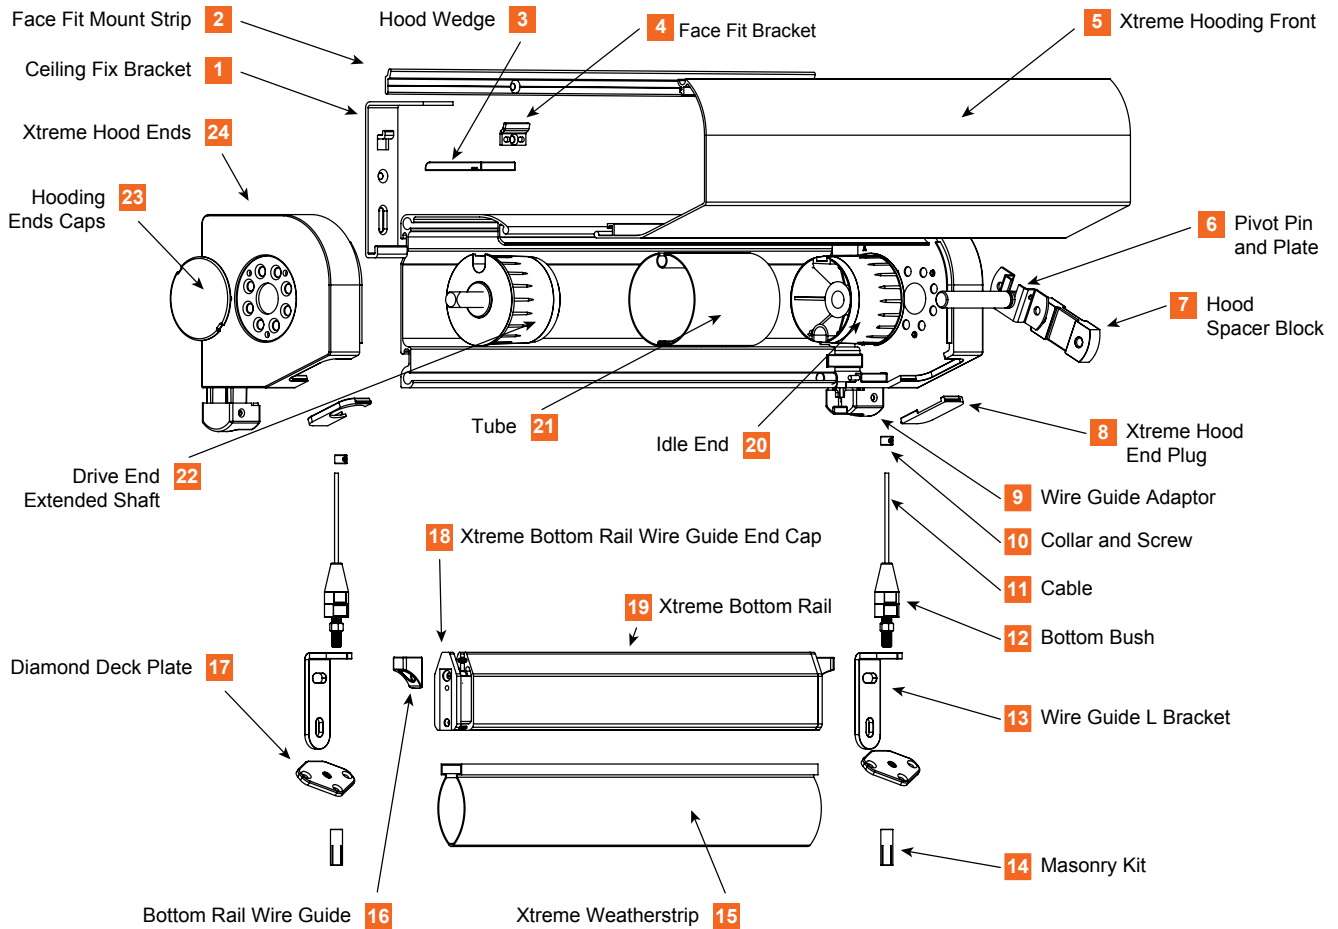

BILL OF MATERIALS FOR PROTÉGER WIRE GUIDE.

BOM NUMBER	PART NAMES	BOM NUMBER	PART NAMES
1	Ceiling Fix Bracket	13	Wire Guide L Bracket
2	Face Fit Bracket	14	Masonry Kit
3	Hood Wedge	15	Xtreme Weatherstrip
4	Face Fit Bracket	16	Bottom Rail Wire Guide
5	Xtreme Hooding Front	17	Diamond Deck Plate
6	Pivot Pin and Plate	18	Xtreme Bottom Rail Wire Guide End Cap
7	Hood Spacer Block	19	Xtreme Bottom Rail
8	Xtreme Hood End Plug	20	Idle End
9	Wire Guide Adaptor	21	Tube
10	Collar and Screw	22	Drive End Extended Shaft
11	Cable	23	Hooding Ends Caps
12	Bottom Bush	24	Xtreme Hood Ends