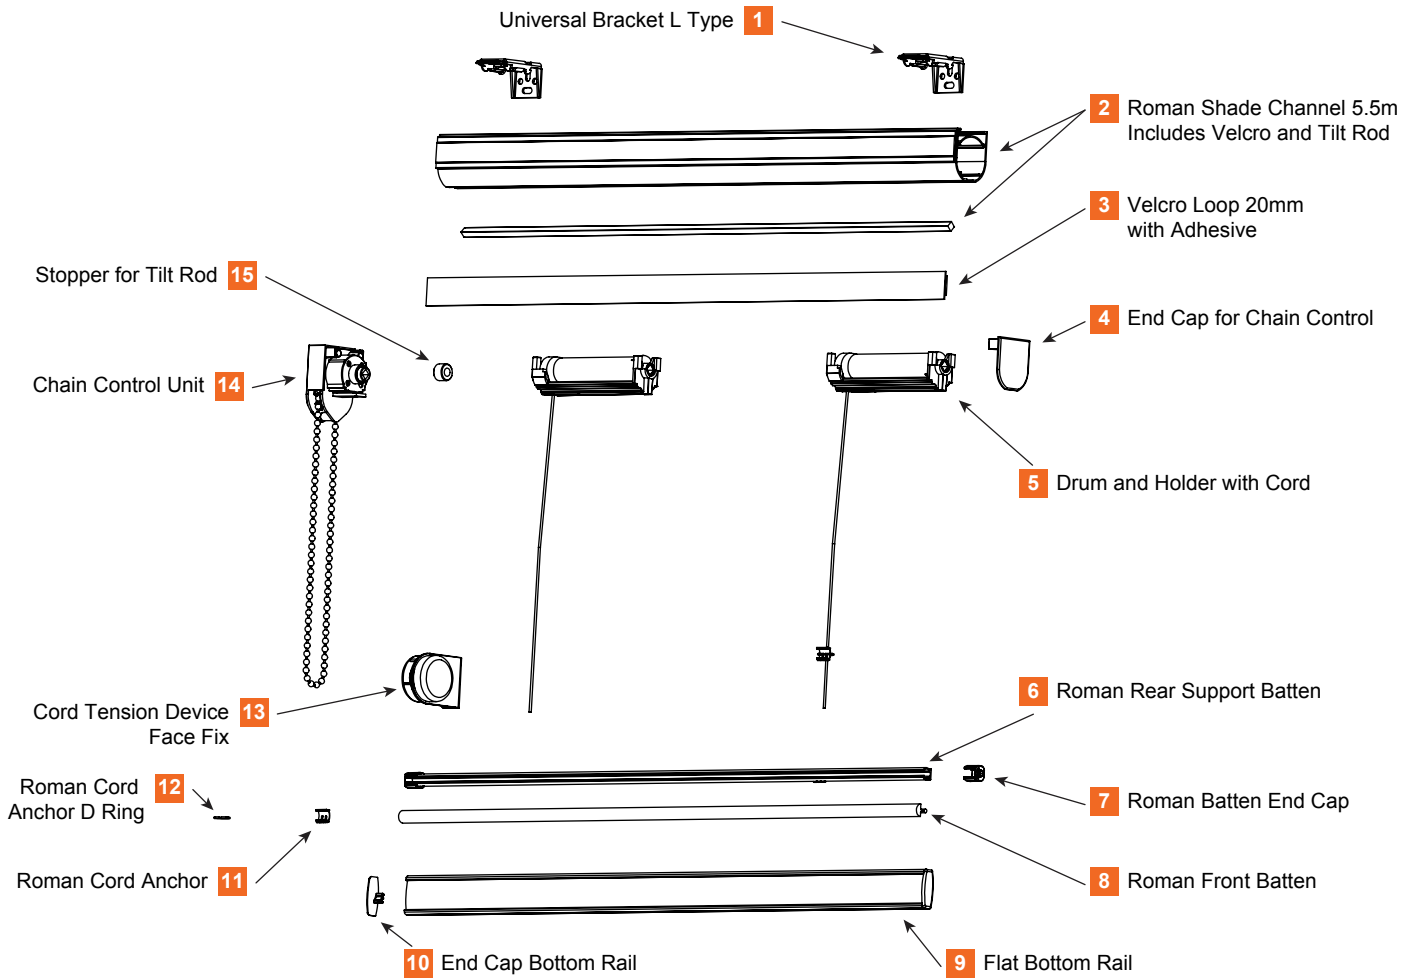

BILL OF MATERIALS FOR ROMAN BLIND.

BOM NUMBER	PART NAMES	BOM NUMBER	PART NAMES
1	Universal Bracket L Type	8	Roman Front Batten
2	Roman Shade Channel 5.5m Includes Velcro and Tilt Rod	9	Flat Bottom Rail
3	Velcro Loop 20mm with Adhesive	10	End Cap Bottom Rail
4	End Cap for Chain Control	11	Roman Cord Anchor
5	Drum and Holder with Cord	12	Roman Cord Anchor D Ring
6	Roman Rear Support Batten	13	Cord Tension Device Face Fix
7	Roman Batten End Cap	14	Chain Control Unit
		15	Stopper for Tilt Rod