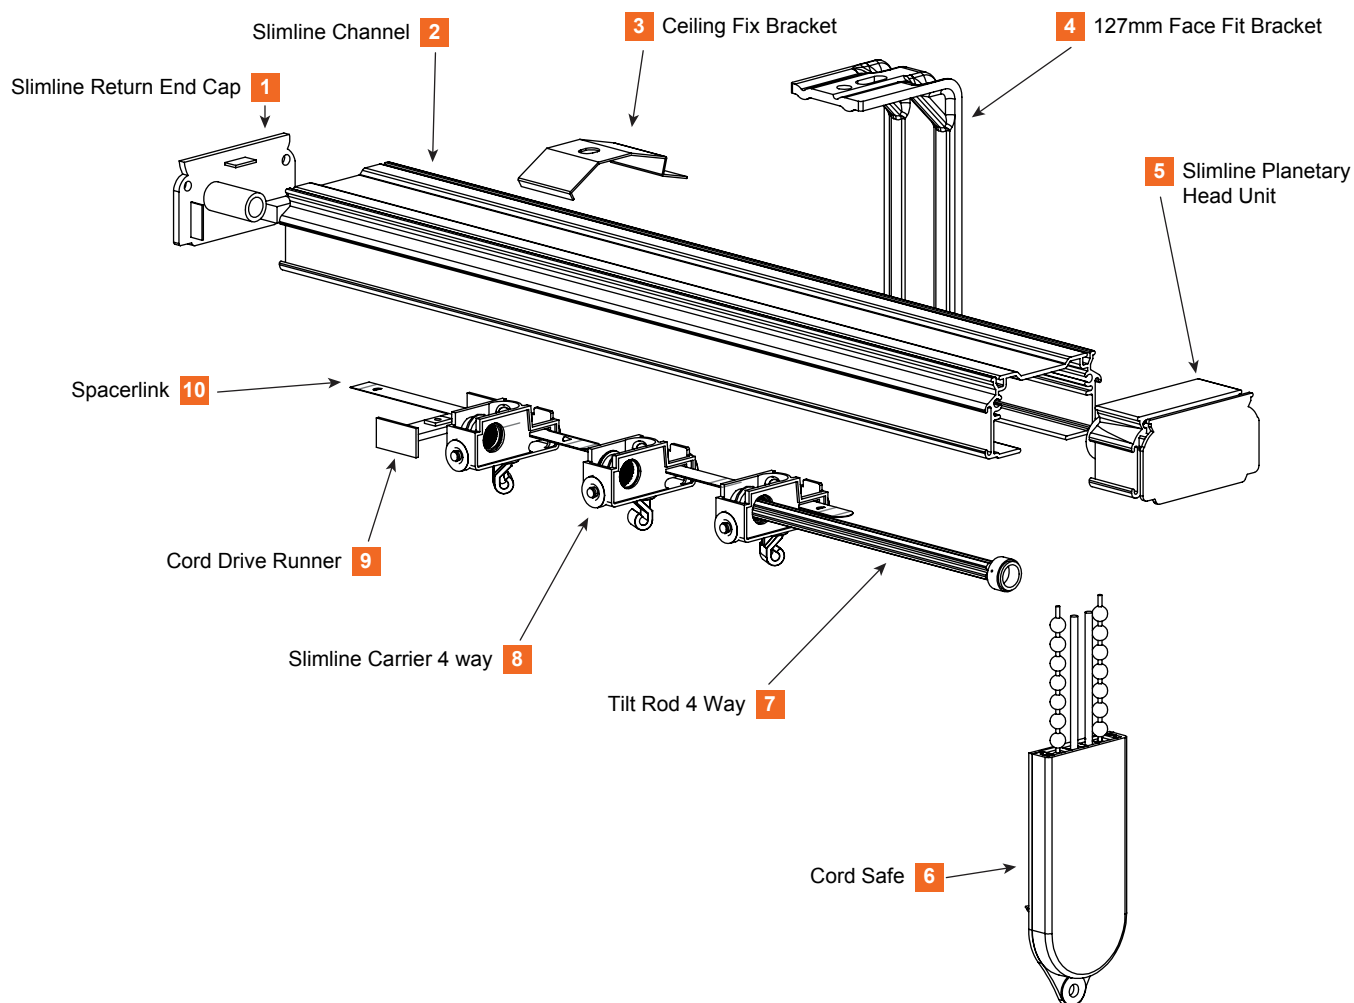

BILL OF MATERIALS FOR SLIMLINE VERTICAL BLIND.

BOM NUMBER	PART NAMES	BOM NUMBER	PART NAMES
1	Slimline Return End Cap	6	Cord Safe
2	Slimline Channel	7	Tilt Rod 4 Way
3	Ceiling Fix Bracket	8	Slimline Carrier 4 way
4	127mm Face Fit Bracket	9	Cord Drive Runner
5	Slimline Planetary Head Unit	10	Spacerlink