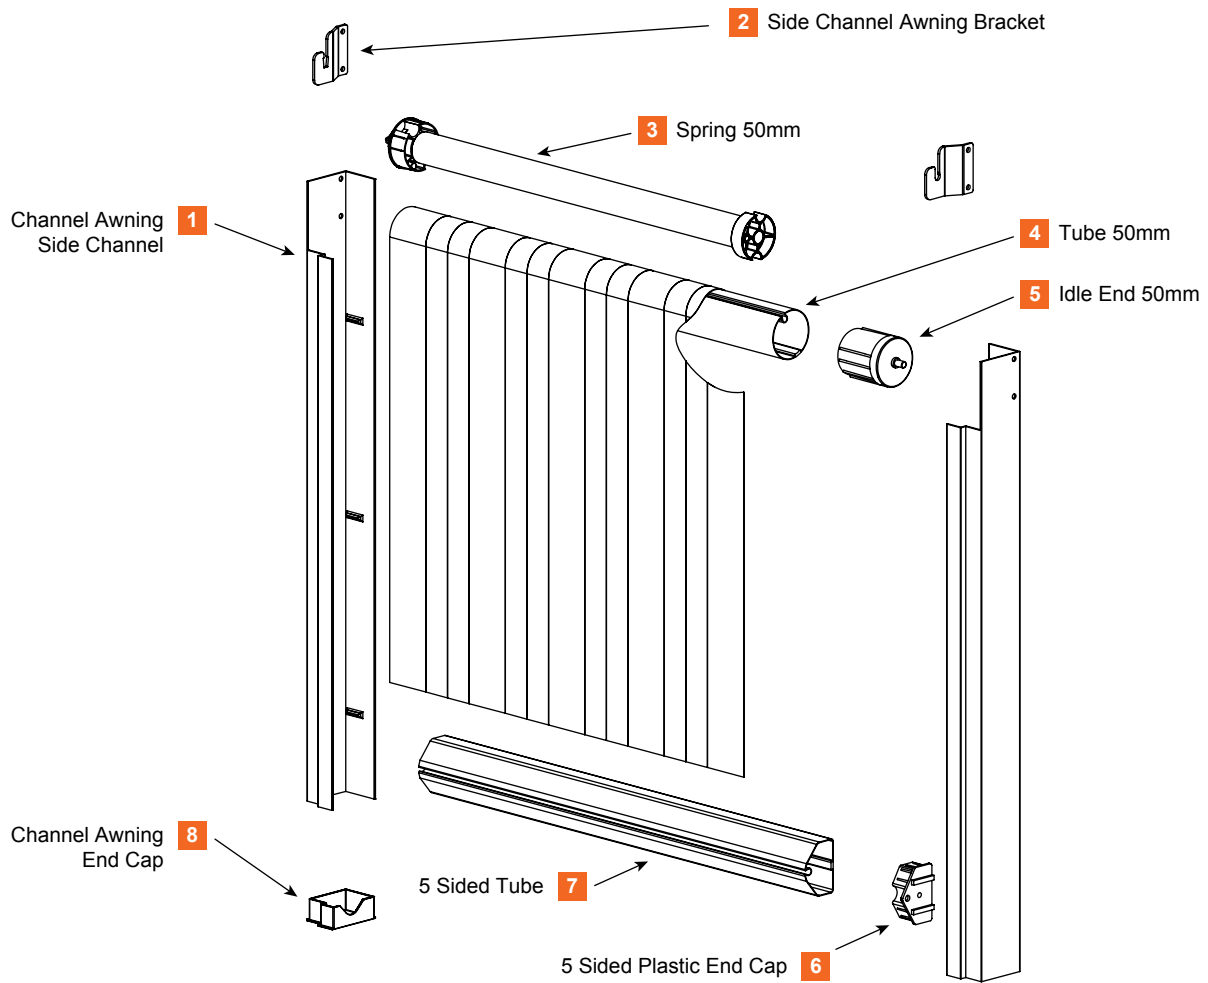

BILL OF MATERIALS FOR TRU-STYLE TYPHOON SIDE CHANNEL AWNING.

BOM NUMBER	PART NAMES	BOM NUMBER	PART NAMES
1	Channel Awning Side Channel	5	Idle End 50mm
2	Side Channel Awning Bracket	6	5 Sided Plastic End Cap
3	Spring 50mm	7	5 Sided Tube
4	Tube 50mm	8	Channel Awning End Cap