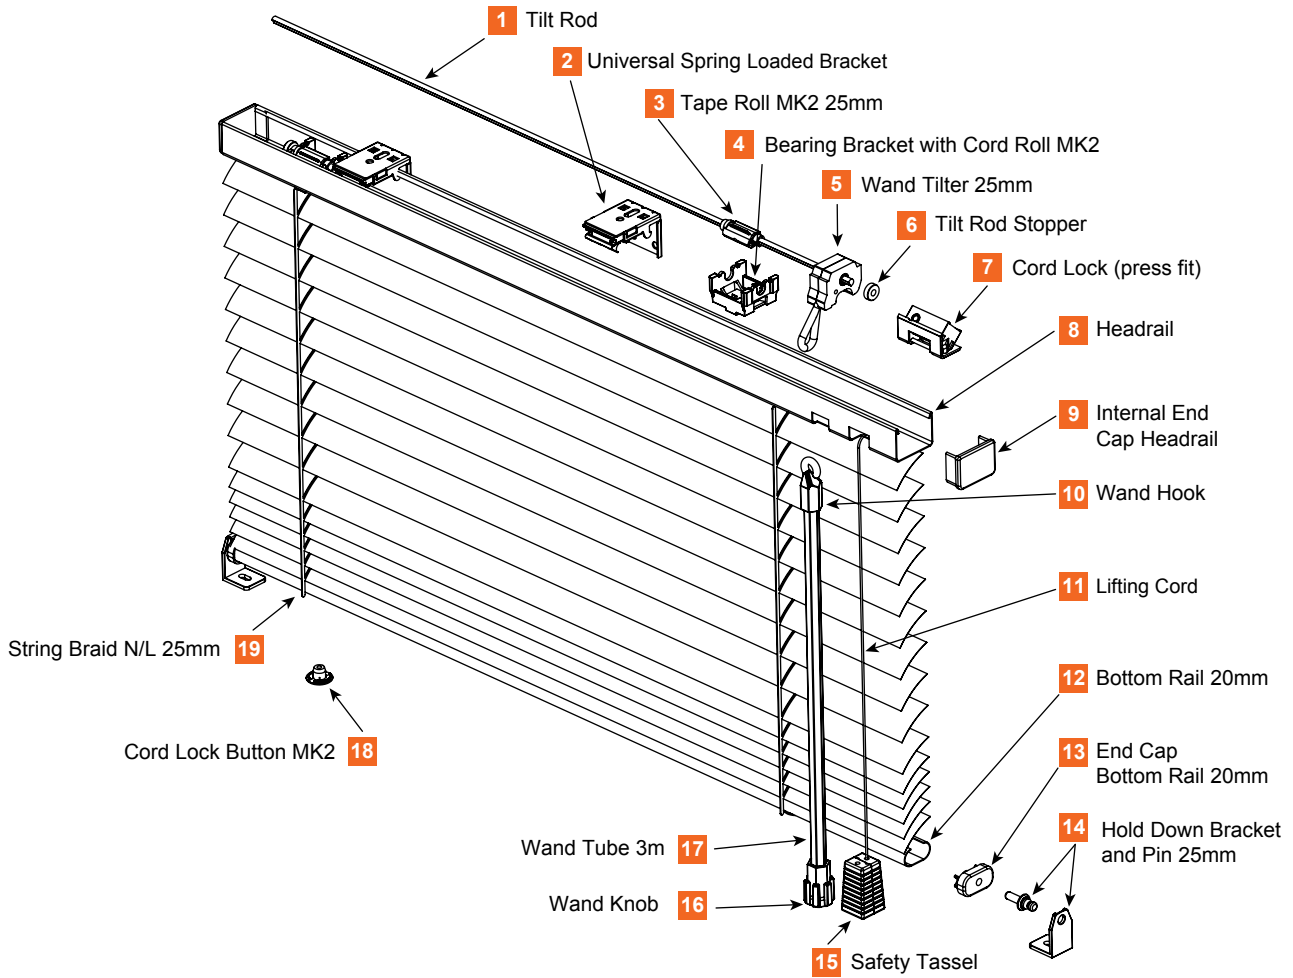

# BILL OF MATERIALS FOR PRIVASEE® VENETIAN BLIND.

BOM NUMBER	PART NAMES	BOM NUMBER	PART NAMES
1	Tilt Rod	10	Wand Hook
2	Universal Spring Loaded Bracket	11	Lifting Cord
3	Tape Roll MK2 25mm	12	Bottom Rail 20mm
4	Bearing Bracket with Cord Roll MK2	13	End Cap Bottom Rail 20mm
5	Wand Tilter 25mm	14	Hold Down Bracket and Pin 25mm
6	Tilt Rod Stopper	15	Safety Tassel
7	Cord Lock (press fit)	16	Wand Knob
8	Headrail	17	Wand Tube 3m
9	Internal End Cap Headrail	18	Cord Lock Button MK2
		19	String Braid N/L 25mm