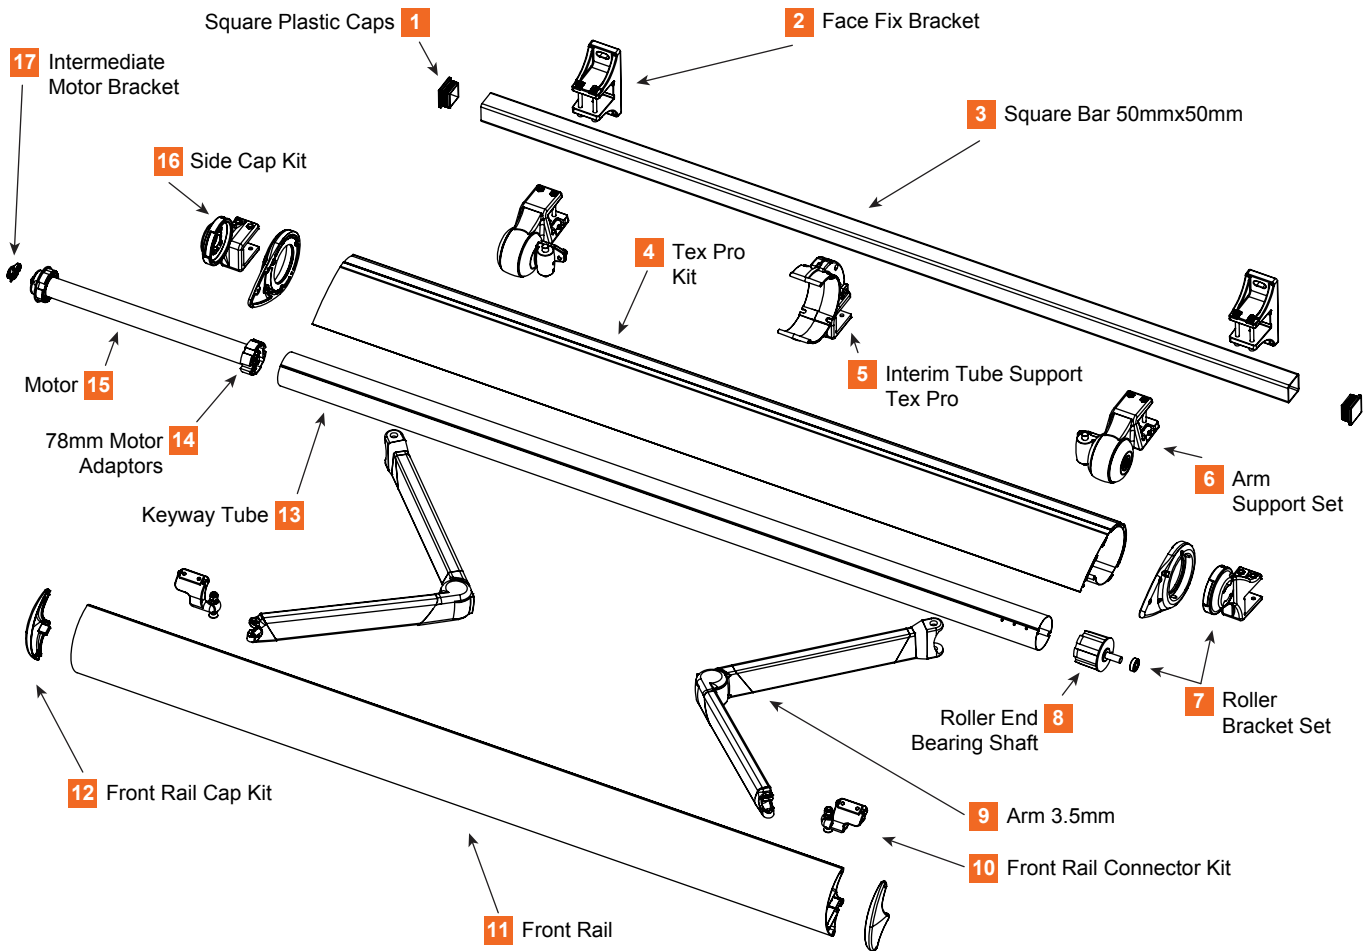

BILL OF MATERIALS FOR LLAZA WIN400 FOLDING ARM AWNING.

BOM NUMBER	PART NAMES	BOM NUMBER	PART NAMES
1	Square Plastic Caps	10	Front Rail Connector Kit
2	Face Fix Bracket	11	Front Rail
3	Square Bar 50mm x 50mm	12	Front Rail End Cap Kit
4	Tex Pro Kit	13	Keyway Tude
5	Interim Tube Support Tex Pro	14	78mm Motor Adaptors
6	Arm Support Set	15	Motor
7	Roller Bracket Set	16	Side Cap Kit
8	Roller End Bearing Shaft	17	Intermediate Motor Bracket
9	Arm 3.5mm		